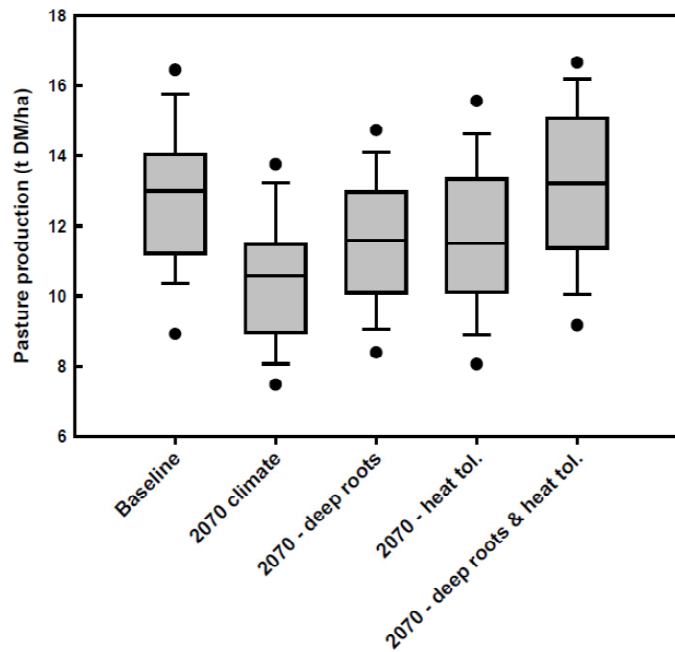

## Response to root depth and heat tolerance

### Breeding future pasture species

- Deeper rooting and heat traits will be important adaptations for pasture species in future warmer and drier climates

Cullen (2009) *Crop and Pasture Science* 60, 933–942